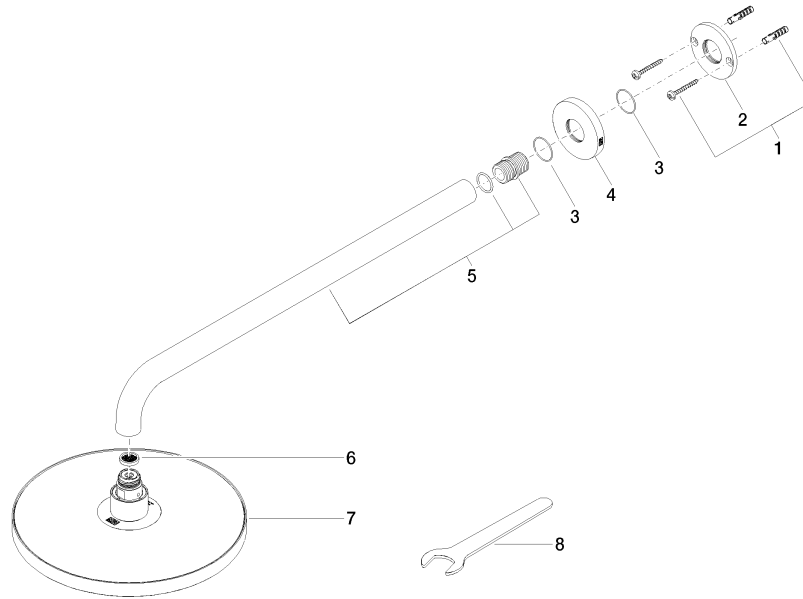

**EDITION PRO Rain shower with wall fixing FlowReduce 220 mm - Chrome**

---

28 648 626

- 450mm projection
- rain flow
- with anti-scale system
- rain shower Ø 220 mm
- rosette Ø 60 mm
- 1/2" connection
- max. flow 7 l/min
- quick clearing
- This product can help a building meet the requirements of Green Building Rating Systems, e.g. LEED®, BREEAM®, DGNB

	Chrome	28 648 626-00
	Matte Black	28 648 626-33
	Brushed Chrome	28 648 626-93

**EDITION PRO Rain shower with wall fixing FlowReduce 220 mm - Chrome**

28 648 626

mm [inches]

**Flow rate chart**

**Certificates**

LGA\_38655.

**EDITION PRO Rain shower with wall fixing FlowReduce 220 mm - Chrome**

28 648 626

Parts for other finishes can be found here: [Matte Black](#)

**Spare parts list**

No.	Item Number	Name	Quantity used	Delivery time
1	04 30 31 032 00 90	fixing set	1	2
2	09 17 20 120 90	holder	1	2
3	09 14 10 150 90	seal	2	2
4	09 27 97 015-00	rosette	1	10
5	90 11 03 070 00-00	pipe	1	10
6	09 23 01 075 90	insert	1	2
7	90 12 05 092 20-00	shower	1	10
8	90 30 09 069 00 90	key	1	2