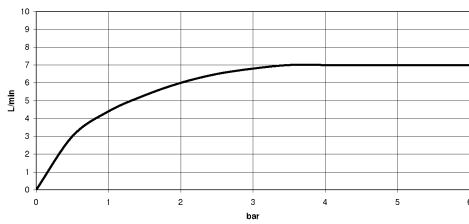

**EDITION PRO Rain shower with wall fixing FlowReduce 220 mm - Chrome**

---

28 648 626

- 450mm projection
- rain flow
- with anti-scale system
- rain shower Ø 220 mm
- rosette Ø 60 mm
- 1/2" connection
- max. flow 7 l/min
- quick clearing
- This product can help a building meet the requirements of Green Building Rating Systems, e.g. LEED®, BREEAM®, DGNB

	Chrome	28 648 626-00
	Matte Black	28 648 626-33
	Brushed Chrome	28 648 626-93

**EDITION PRO Rain shower with wall fixing FlowReduce 220 mm - Chrome**

28 648 626

mm [inches]

**Flow rate chart**

**Certificates**