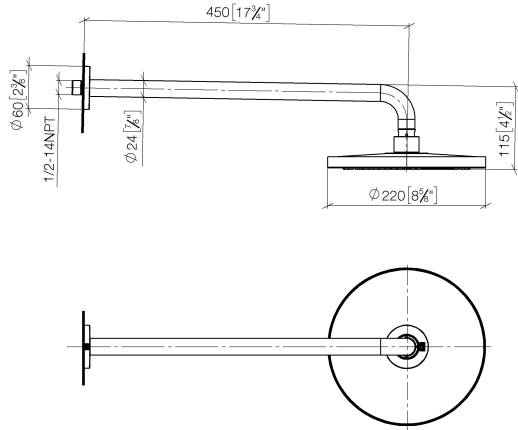

**EDITION PRO Rain shower with wall fixing FlowReduce 220 mm - Chrome**

---

28 648 626

- 450mm projection
- rain flow
- with anti-scale system
- rain shower Ø 220 mm
- rosette Ø 60 mm
- 1/2" connection
- max. flow 7 l/min
- quick clearing
- This product can help a building meet the requirements of Green Building Rating Systems, e.g. LEED®, BREEAM®, DGNB

	Chrome	28 648 626-00
	Matte Black	28 648 626-33
	Brushed Chrome	28 648 626-93

**EDITION PRO Rain shower with wall fixing FlowReduce 220 mm - Chrome**

28 648 626

mm [inches]

**Flow rate chart**

**Certificates**

LGA\_38655.

**EDITION PRO Rain shower with wall fixing FlowReduce 220 mm - Chrome**

28 648 626

Parts for other finishes can be found here: [Matte Black](#)

**Spare parts list**

No.	Item Number	Name	Quantity used	Delivery time
1	04 30 31 032 00 90	fixing set	1	2
2	09 17 20 120 90	holder	1	2
3	09 14 10 150 90	seal	2	2
4	09 27 97 015-00	rosette	1	10
5	90 11 03 070 00-00	pipe	1	10
6	09 23 01 075 90	insert	1	2
7	90 12 05 092 20-00	shower	1	10
8	90 30 09 069 00 90	key	1	2